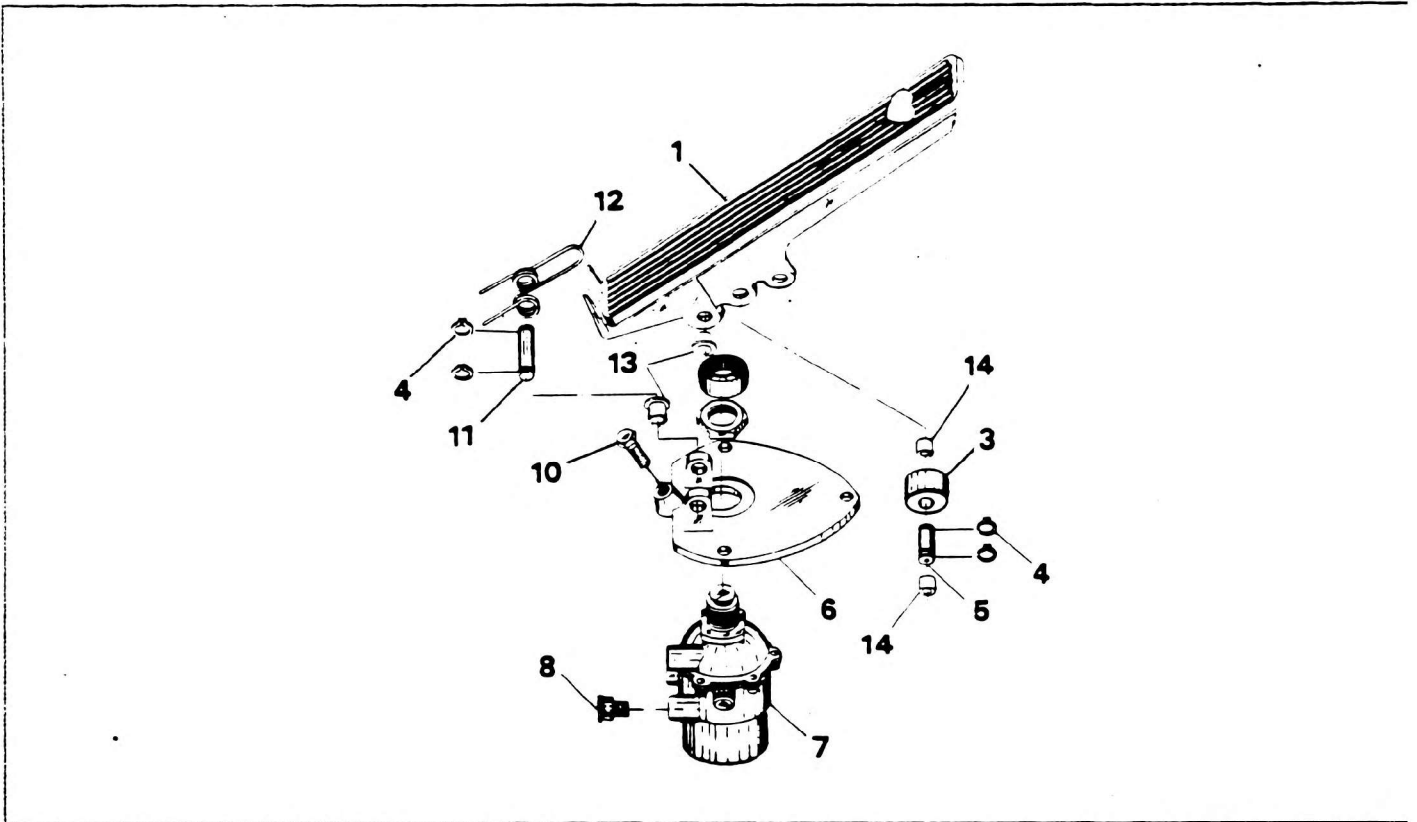

PEDAL ASSEMBLY - AIR THROTTLE

GROVE

NO.	PART NO.	QTY DESCRIPTION	NO.	PART NO.	QTY DESCRIPTION
	7-683-000075	COMPLETE ASSY			
1	9-926-105449	1 TREADLE			
3	9-926-101160	1 ROLLER			
4	7-753-000074	4 RING, RETAINING-EXTERNAL			
5	9-926-101149	1 PIN			
6	9-926-101318	1 PLATE MTG			
7	9-926-105892	1 VALVE			
		9926105893 VALVE REPAIR KIT			
8	9-926-103212	1 BREATHER			
10	9-926-105891	1 SCREW			
11	9-926-101147	1 PIN			
12	9-926-101161	1 SPRING			
		<INCLUDED IN VALVE REPAIR KIT 9-926-101156>			
13	9-926-105450	2 BUSHING			
14	9-926-105849	2 BUSHING			